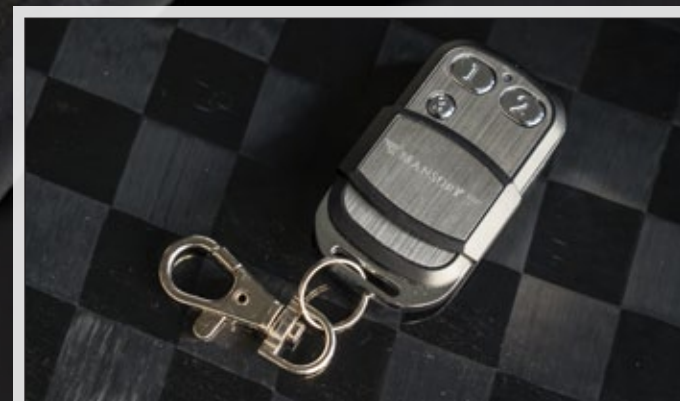

Remote control for MANSORY and OEM Exhausts

≡ MANSORY ≡

Exhaust remote control function

1. Exhaust loud
2. Exhaust quiet
3. Works like series depending on accelerator pedal position and rpm

Compatible for car:

Lamborghini Urus
Rolls-Royce Cullinan
Rolls-Royce Phnatom
Bentley Flying Spur
other models on request

Exhaust remote control

PLUG & PLAY

compatible also with OEM Exhaust